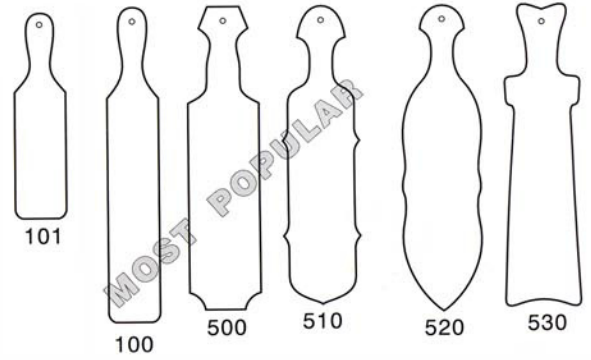

BLANK PADDLE ORDER FORM

© 2004 OHATCO.COM

LEATHER LACES INCLUDED WITH ALL BLANK PADDLES.

UNFINISHED NATURAL MAPLE	VARNISHED NATURAL MAPLE	UNFINISHED CHERRY STAINED	VARNISHED CHERRY STAINED	UNFINISHED WALNUT STAINED	VARNISHED WALNUT STAINED	OILED NATURAL OAK	VARNISHED NATURAL OAK	ITEM #	SIZE IN INCHES	COST
								100	22 X 3½ X ¾	10.00
								101	13¼ X 3½ X ¾	9.50
								100K	36 X 6 X ¾	30.00
								200	30 X 6½ X ¾	30.00
								210	30 X 7¼ X ¾	30.00
								500	21 X 5 X ¾	16.50
								510	21 X 5 X ¾	16.50
								520	21 X 5 X ¾	16.50
								530	21 X 5 X ¾	16.50
								800	13 X 5½ X ¾	11.50
								840	13¼ X 5½ X ¾	11.50
								850	29 X 3½ X ¾	11.50
								900	22 X 6½ X ¾	18.50
								910	22 X 6½ X ¾	18.50